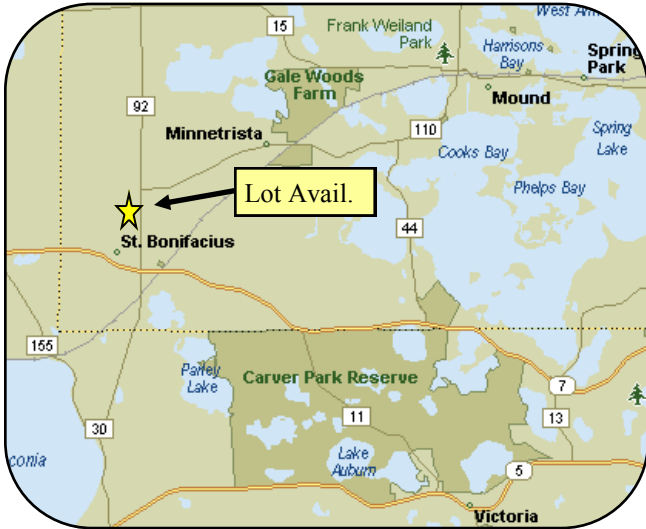

# Buildable Lot for Sale in St. Bonifacius

Address : 3808 Meadowview Way, St. Bonifacius, MN 55375

## • **Project Summary**

- Lot Dimensions: 40' W X 90' D
- Lookout grades (villa-home product)
- Buildable lots w/ city water/sewer
- Area amenities include:
  - St. Boni City Park
  - Carver Park Reserve
  - Gale Woods Farm
  - Lake Minnetonka / Lake Waconia

## • **Excellent Location**

- Easy highway access
- Small town feel & charm
- Direct commute routes

## • **Employment:** The project is well situated near the employment centers of the surrounding west metro suburbs.